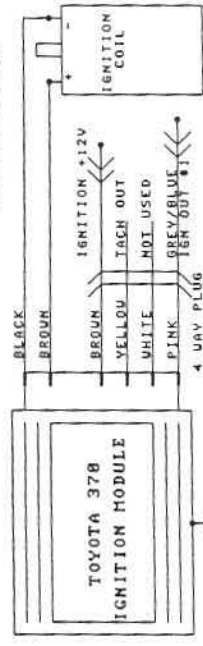

MICROTECH SEQUENTIAL ENGINE MANAGEMENT SYSTEM

PINOUT TYPE #1

PINOUT TYPE #2

IGNITION HOOKUP - SINGLE COIL / DIST SETUP BOSCH MODULE

IGNITION HOOKUP - SINGLE COIL / DIST SETUP BOSCH MODULE

4 CYL COIL PACKS

TOYOTA 378 MODULE SINGLE COIL / DIST

TOYOTA IGN MODULE (LATE MODEL) SINGLE COIL / DIST

IGNITION MODULE SINGLE COIL / DIST SETUP

Title: MT-8 4 CYL TOYOTA	
Size: 1.0	Revision: 1.0
Number: 03 IGNITION DRAWING	
Date: 10/17/72	
Drawn: D.G.	
Checked: D.G.	