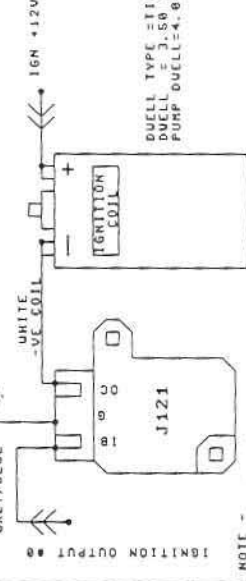

MICROTECH SEQUENTIAL ENGINE MANAGEMENT SYSTEM

PINOUT TYPE #1

PINOUT TYPE #2

IGNITION HOOKUP - SINGLE COIL / DIST SETUP BOSCH MODULE

IGNITION HOOKUP - SINGLE COIL / DIST SETUP BOSCH MODULE

4 CYL COIL PACKS

TOYOTA 378 MODULE SINGLE COIL / DIST

TOYOTA IGN MODULE (LATE MODEL) SINGLE COIL / DIST

IGNITION MODULE SINGLE COIL / DIST SETUP

Title: MT-8 4 CYL TOYOTA	
Size: 1.0	Revision: 1.0
Number: 03 IGNITION DRAWING	
Date: 10/17/72	
Drawn: D.G.	
Checked: D.G.	