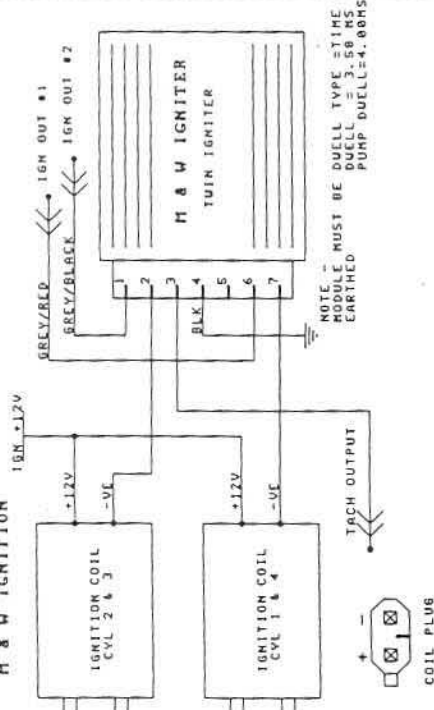

MICROTECH SEQUENTIAL ENGINE MANAGEMENT SYSTEM

PINOUT TYPE #1

PINOUT TYPE #2

IGNITION HOOKUP - SINGLE COIL / DIST SETUP BOSCH MODULE

IGNITION HOOKUP - SINGLE COIL / DIST SETUP BOSCH MODULE

4 CYL COIL PACKS

TOYOTA 378 MODULE SINGLE COIL / DIST

TOYOTA IGN MODULE (LATE MODEL) SINGLE COIL / DIST

IGNITION MODULE SINGLE COIL / DIST SETUP

Title: MT-8 4 CYL TOYOTA	
Size: 1.0	Revision: 1.0
Number: 03 IGNITION DRAWING	
Date: 10/17/72	
Drawn: D.G.	
Checked: D.G.	