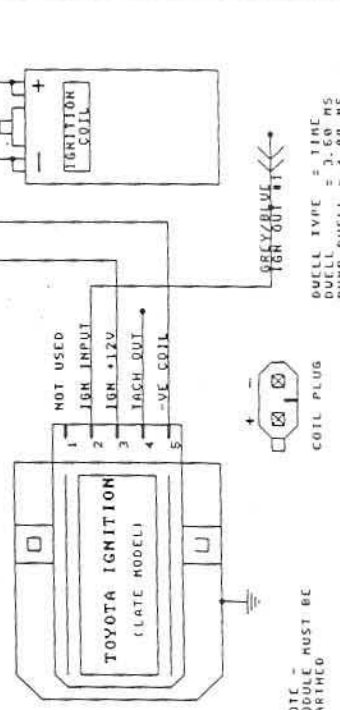

MICROTECH SEQUENTIAL ENGINE MANAGEMENT SYSTEM

PINOUT TYPE #1

PINOUT TYPE #2

IGNITION HOOKUP - SINGLE COIL / DIST SETUP BOSCH MODULE

IGNITION HOOKUP - SINGLE COIL / DIST SETUP BOSCH MODULE

4 CYL COIL PACKS

TOYOTA 378 MODULE SINGLE COIL / DIST

TOYOTA IGN MODULE (LATE MODEL) SINGLE COIL / DIST

IGNITION MODULE SINGLE COIL / DIST SETUP

Title: MT-8 4 CYL TOYOTA	
Size: 1.0	Revision: 1.0
Number: 03 IGNITION DRAWING	
Date: 10/17/72	
Drawn: D.G.	
Checked: D.G.	