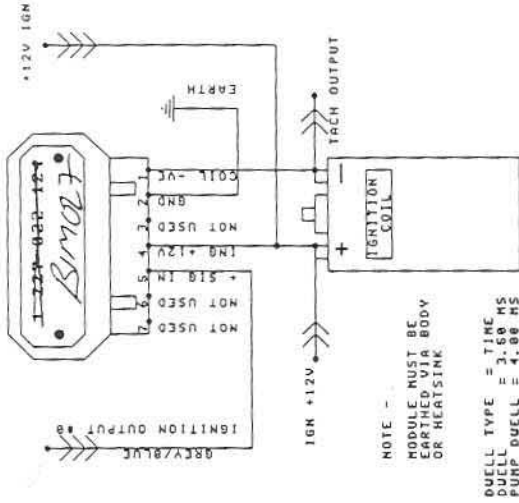

MICROTECH SEQUENTIAL ENGINE MANAGEMENT SYSTEM

PINOUT TYPE #1

PINOUT TYPE #2

IGNITION HOOKUP - SINGLE COIL / DIST SETUP BOSCH MODULE

IGNITION HOOKUP - SINGLE COIL / DIST SETUP BOSCH MODULE

4 CYL COIL PACKS

TOYOTA 378 MODULE SINGLE COIL / DIST

TOYOTA IGN MODULE (LATE MODEL) SINGLE COIL / DIST

IGNITION MODULE SINGLE COIL / DIST SETUP

Title: MT-8 4 CYL TOYOTA	
Size: 1.0	Revision: 1.0
Number: 03 IGNITION DRAWING	
Date: 10/17/72	
Drawn: D.G.	
Checked: D.G.	