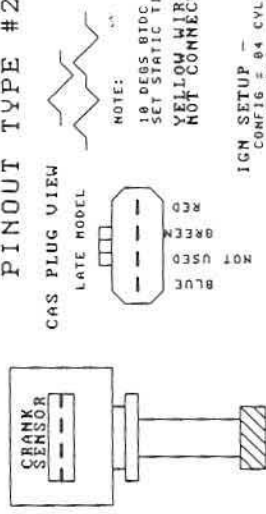

MICROTECH SEQUENTIAL ENGINE MANAGEMENT SYSTEM

PINOUT TYPE #1

PINOUT TYPE #2

IGNITION HOOKUP - SINGLE COIL / DIST SETUP BOSCH MODULE

IGNITION HOOKUP - SINGLE COIL / DIST SETUP BOSCH MODULE

4 CYL COIL PACKS

TOYOTA 378 MODULE SINGLE COIL / DIST

TOYOTA IGN MODULE (LATE MODEL) SINGLE COIL / DIST

IGNITION MODULE SINGLE COIL / DIST SETUP

Title: MT-8 4 CYL TOYOTA	
Size: 1.0	Revision: 1.0
Number: 03 IGNITION DRAWING	
Date: 10/17/72	
Drawn: D.G.	
Checked: D.G.	