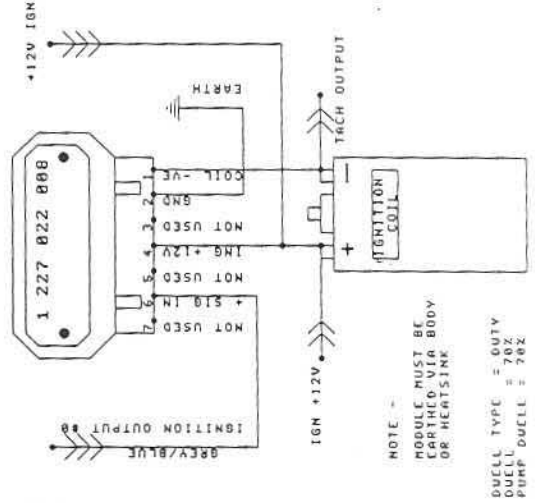

MICROTECH SEQUENTIAL ENGINE MANAGEMENT SYSTEM

PINOUT TYPE #1

PINOUT TYPE #2

IGNITION HOOKUP - SINGLE COIL / DIST SETUP BOSCH MODULE

IGNITION HOOKUP - SINGLE COIL / DIST SETUP BOSCH MODULE

4 CYL COIL PACKS

TOYOTA 378 MODULE SINGLE COIL / DIST

TOYOTA IGN MODULE (LATE MODEL) SINGLE COIL / DIST

IGNITION MODULE SINGLE COIL / DIST SETUP

Title: MT-8 4 CYL TOYOTA	
Size: 1.0	Revision: 1.0
Number: 03 IGNITION DRAWING	
Date: 10/17/72	
Drawn: D.G.	
Checked: D.G.	