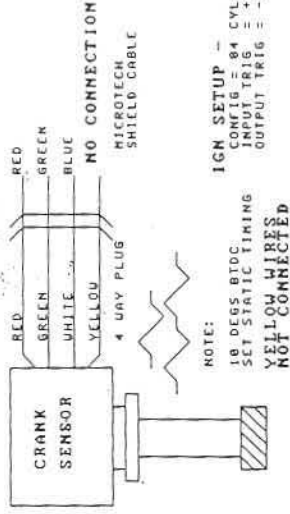

MICROTECH SEQUENTIAL ENGINE MANAGEMENT SYSTEM

PINOUT TYPE #1

PINOUT TYPE #2

IGNITION HOOKUP - SINGLE COIL / DIST SETUP BOSCH MODULE

IGNITION HOOKUP - SINGLE COIL / DIST SETUP BOSCH MODULE

4 CYL COIL PACKS

TOYOTA 378 MODULE SINGLE COIL / DIST

TOYOTA IGN MODULE (LATE MODEL) SINGLE COIL / DIST

IGNITION MODULE SINGLE COIL / DIST SETUP

Title: MT-8 4 CYL TOYOTA	
Size: 1.0	Revision: 1.0
Number: 03 IGNITION DRAWING	
Date: 10/17/72	
Drawn: D.G.	
Checked: D.G.	