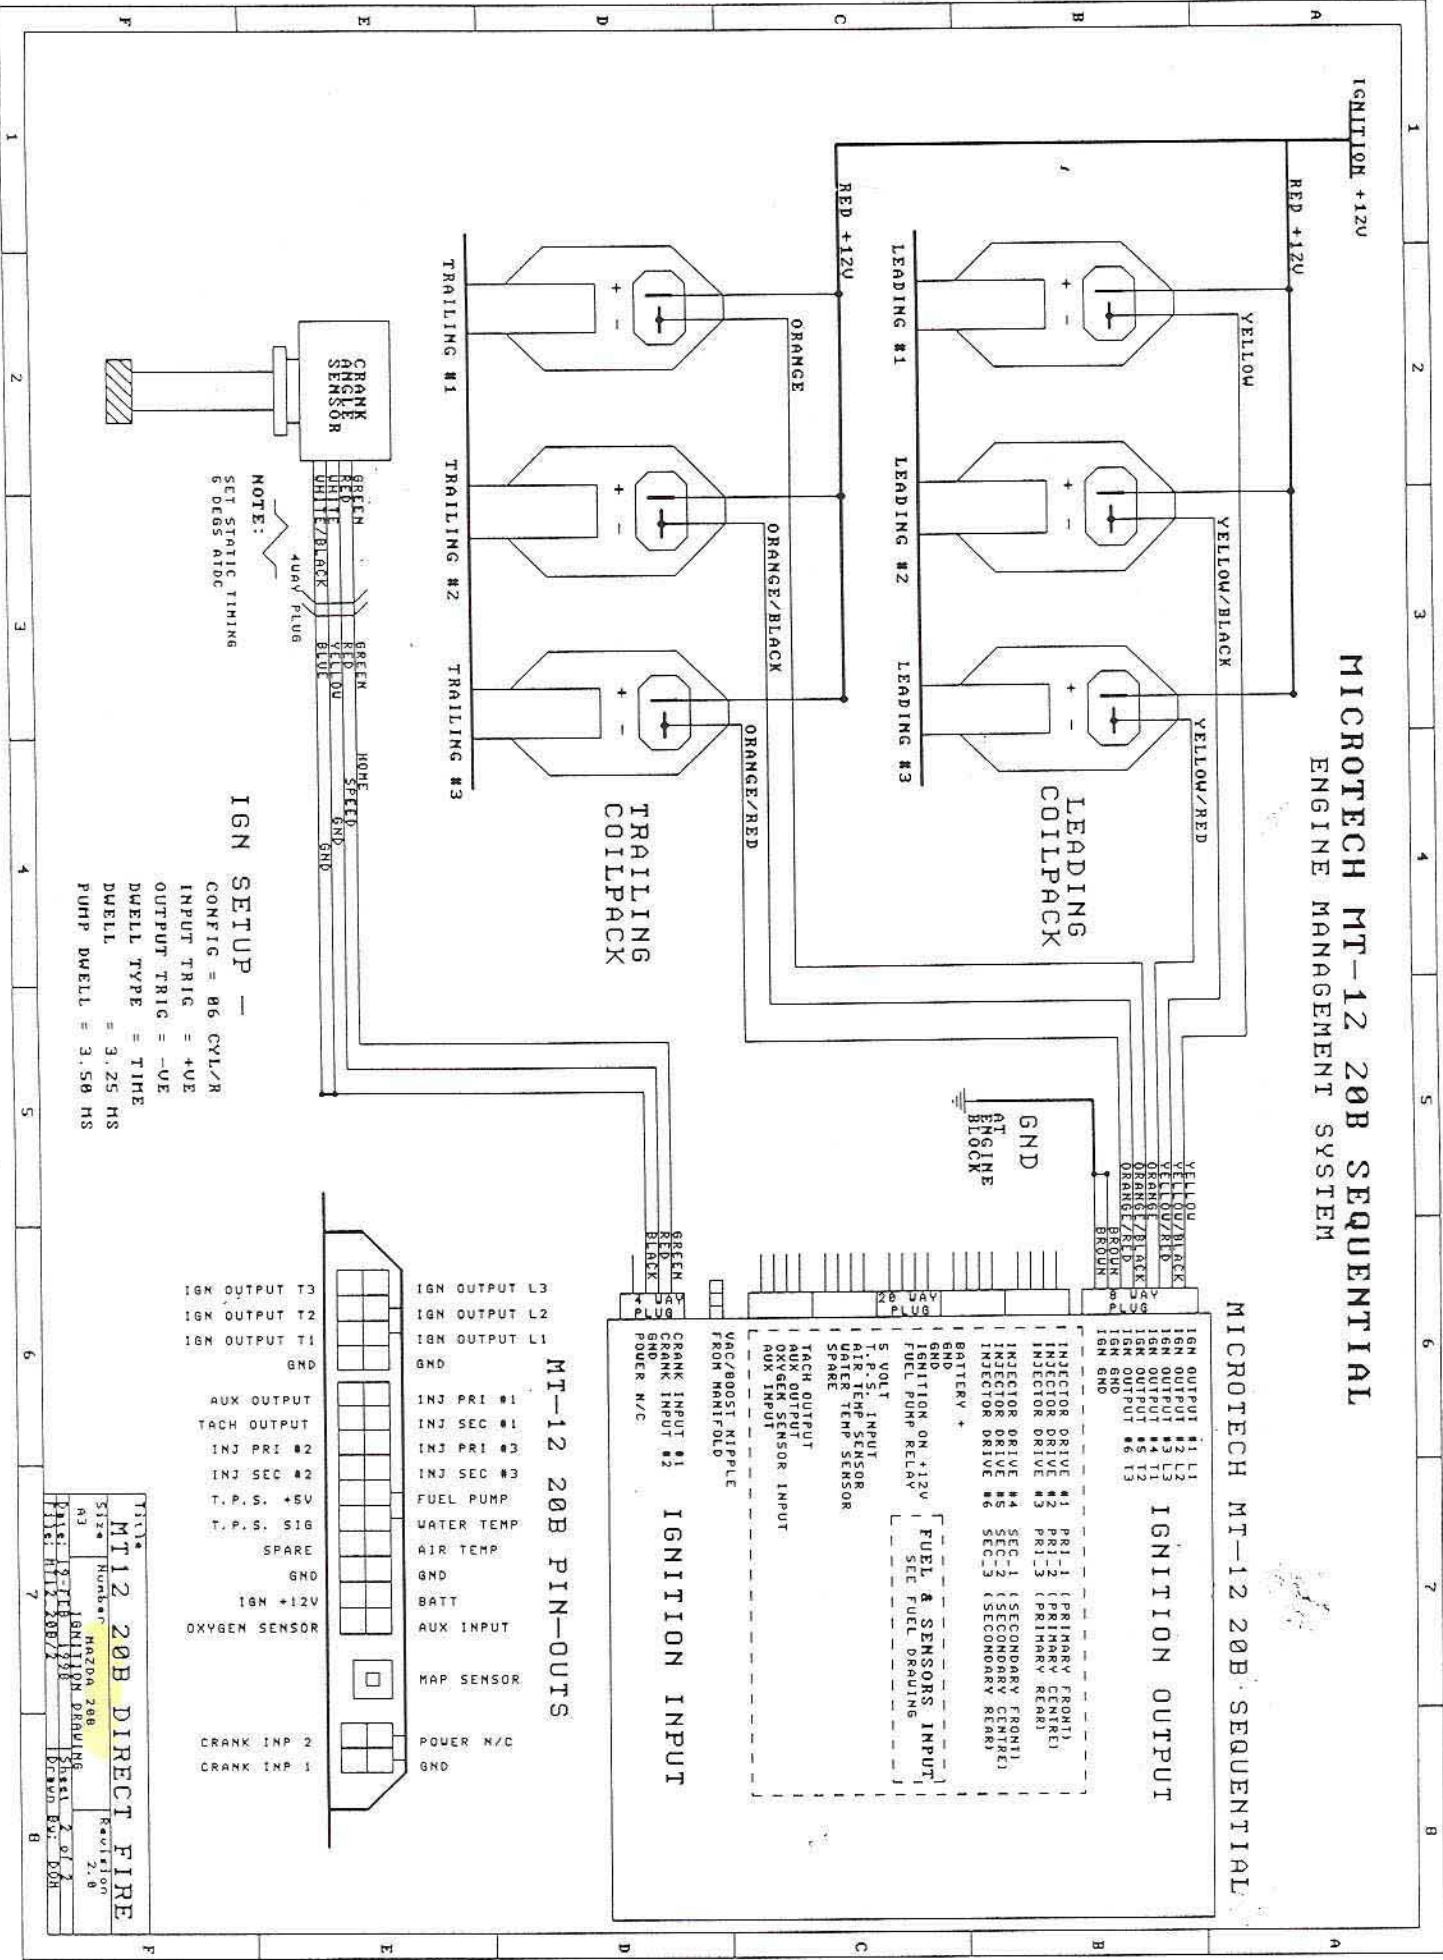

MICROTECH MT-12 20B SEQUENTIAL ENGINE MANAGEMENT SYSTEM

MT-12 20B DIRECT FIRE

Size Number MAZDA 20B
A3
Date: 1977/08/22
Drawn By: DCH

Revision: 2.0